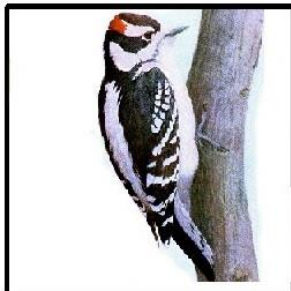

Red-tailed Hawk  
19" w50"

Red-shouldered Hawk  
19" w50"

Cooper's Hawk  
16" w31"

American Kestrel  
10" w22"

Rock Pigeon  
13"

Mourning Dove  
12"

White-winged Dove  
12"

Red-bellied Woodpecker  
9.5"

Downy Woodpecker  
6.5"

American Robin  
10"

Brown Thrasher  
11.5"

Northern Mockingbird  
10.5"

Cedar Waxwing  
7"

Blue Jay  
11"

American Crow  
19"

Carolina Chickadee  
4.75"