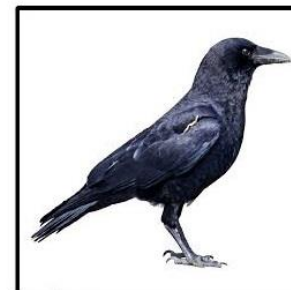

Red-tailed Hawk  
19" w50"

Red-shouldered Hawk  
19" w50"

Cooper's Hawk  
16" w31"

American Kestrel  
10" w22"

Rock Pigeon  
13"

Mourning Dove  
12"

White-winged Dove  
12"

Red-bellied Woodpecker  
9.5"

Downy Woodpecker  
6.5"

American Robin  
10"

Brown Thrasher  
11.5"

Northern Mockingbird  
10.5"

Cedar Waxwing  
7"

Blue Jay  
11"

American Crow  
19"

Carolina Chickadee  
4.75"