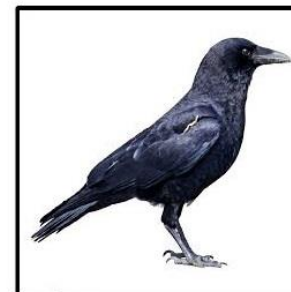

Red-tailed Hawk
19" w50"

Red-shouldered Hawk
19" w50"

Cooper's Hawk
16" w31"

American Kestrel
10" w22"

Rock Pigeon
13"

Mourning Dove
12"

White-winged Dove
12"

Red-bellied Woodpecker
9.5"

Downy Woodpecker
6.5"

American Robin
10"

Brown Thrasher
11.5"

Northern Mockingbird
10.5"

Cedar Waxwing
7"

Blue Jay
11"

American Crow
19"

Carolina Chickadee
4.75"