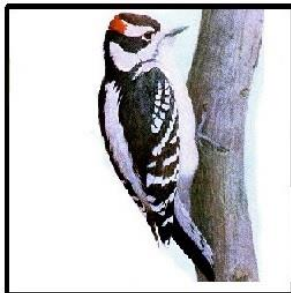

Red-tailed Hawk
19" w50"

Red-shouldered Hawk
19" w50"

Cooper's Hawk
16" w31"

American Kestrel
10" w22"

Rock Pigeon
13"

Mourning Dove
12"

White-winged Dove
12"

Red-bellied Woodpecker
9.5"

Downy Woodpecker
6.5"

American Robin
10"

Brown Thrasher
11.5"

Northern Mockingbird
10.5"

Cedar Waxwing
7"

Blue Jay
11"

American Crow
19"

Carolina Chickadee
4.75"