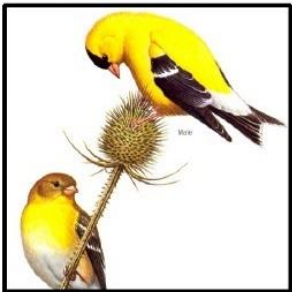

Red-tailed Hawk
19" w50"

Red-shouldered Hawk
19" w50"

Cooper's Hawk
16" w31"

American Kestrel
10" w22"

Rock Pigeon
13"

Mourning Dove
12"

White-winged Dove
12"

Red-bellied Woodpecker
9.5"

House Sparrow
6"

Song Sparrow
6.5"

White-throated Sparrow
6.75"

Dark-eyed Junco
6"

American Goldfinch
5"

Northern Cardinal
9"

Spotted Towhee
8.25"