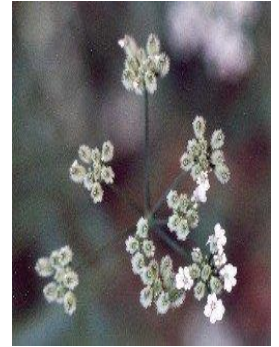

Sensitive Plant

Beggar's Tick
(Hedge Parsley)